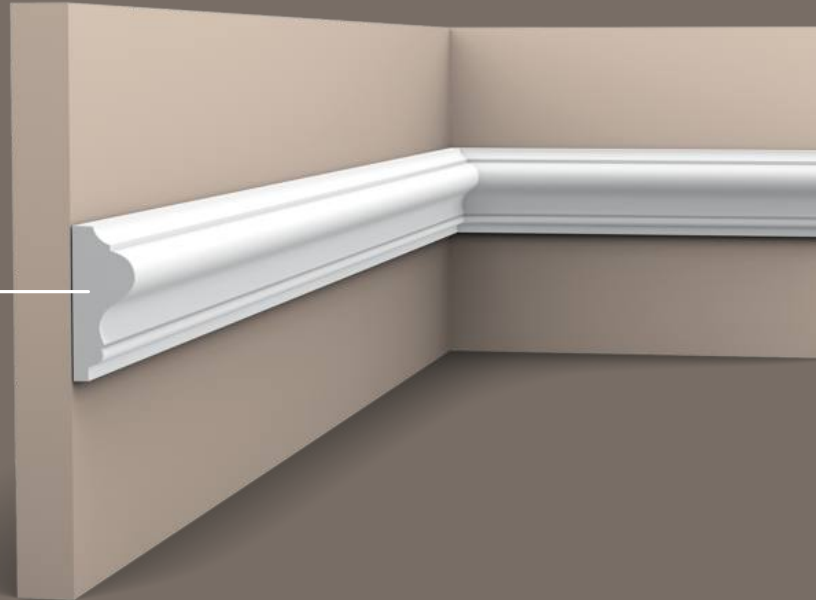

STONISH

WALL MOULD

European Mouldings

**SEAMLESS
PLANKS**

**NO
FORMALDEHYDE**

**100% WATER
RESISTANCE**

**TERMITE
FREE**

**ENVIRONMENT
FRIENDLY**