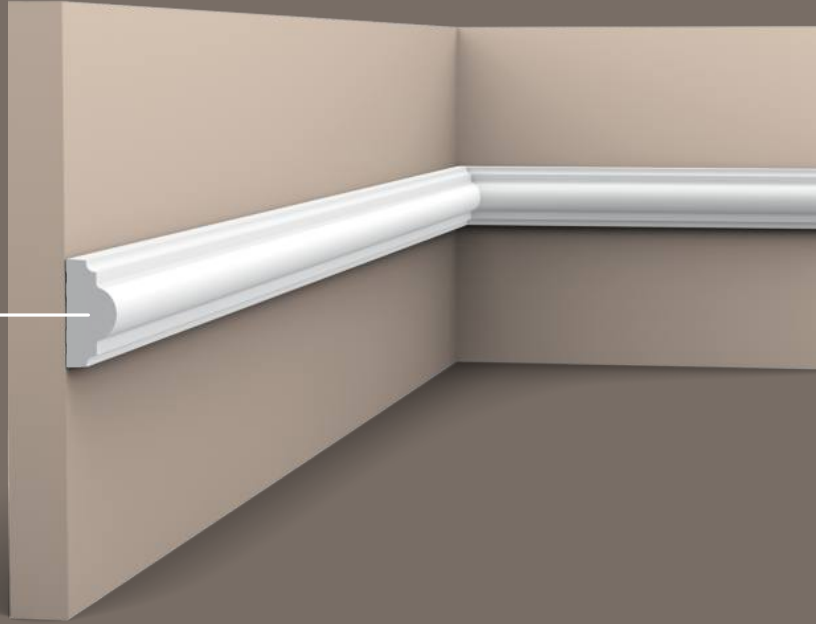

STONISH

WALL MOULD

European Mouldings

**SEAMLESS
PLANKS**

**NO
FORMALDEHYDE**

**100% WATER
RESISTANCE**

**TERMITE
FREE**

**ENVIRONMENT
FRIENDLY**